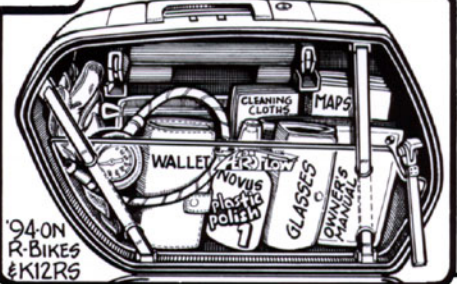

©2001
AEROFLOW, LLC.
P.O. BOX 11990
OSTA MESA
CA 92627

**C'MON GUYS...
I CAN'T BE THE
ONLY ANALLY-
CORRECT BMW
RIDER OUT HERE!**

COUNTLESS HOURS
WASTED... ORGANIZING,
and RE-ORGANIZING
SADDLE-BAGS... 'CAUSE
STUFF WON'T STAY IN PLACE.
I TELL YOU, I GOT MAD AS HELL
SO I DESIGNED "S.B.D.'s"! NOW YOU, TOO,

CAN GAIN CONTROL OVER
THE CONTENTS OF YOUR
SADDLE-BAGS WITH THESE
AMAZING, EASY-TO-USE,
LIGHT-WEIGHT, RUGGED,
ORGANIZING DEVICES,
and FOR LESS 'N THE COST
OF AN OIL & FILTER CHANGE.

web: aeroflowcreens.com
e-mail: aeroflow@msn.com
PHONE: 714.557.3119
FAX: 714.557.3155

- MAKES SMALL, LEFT-SIDE BAGS USEABLE ON K12RS, R1100/1150GS & R850/1100R
- USED NATIONALLY BY MANY STATE & MUNICIPAL POLICE DEPARTMENTS
- EASY-TO-INSTALL
- USES STOCK RESTRAINING STRAPS TO HOLD IN PLACE
- HAND-MADE FROM 1/8" THICK INDESTRUCTOLITE®
- WORK IN EITHER THE BAG LIDS OR THE BAG BODIES
- RIDE... DON'T ORGANIZE!